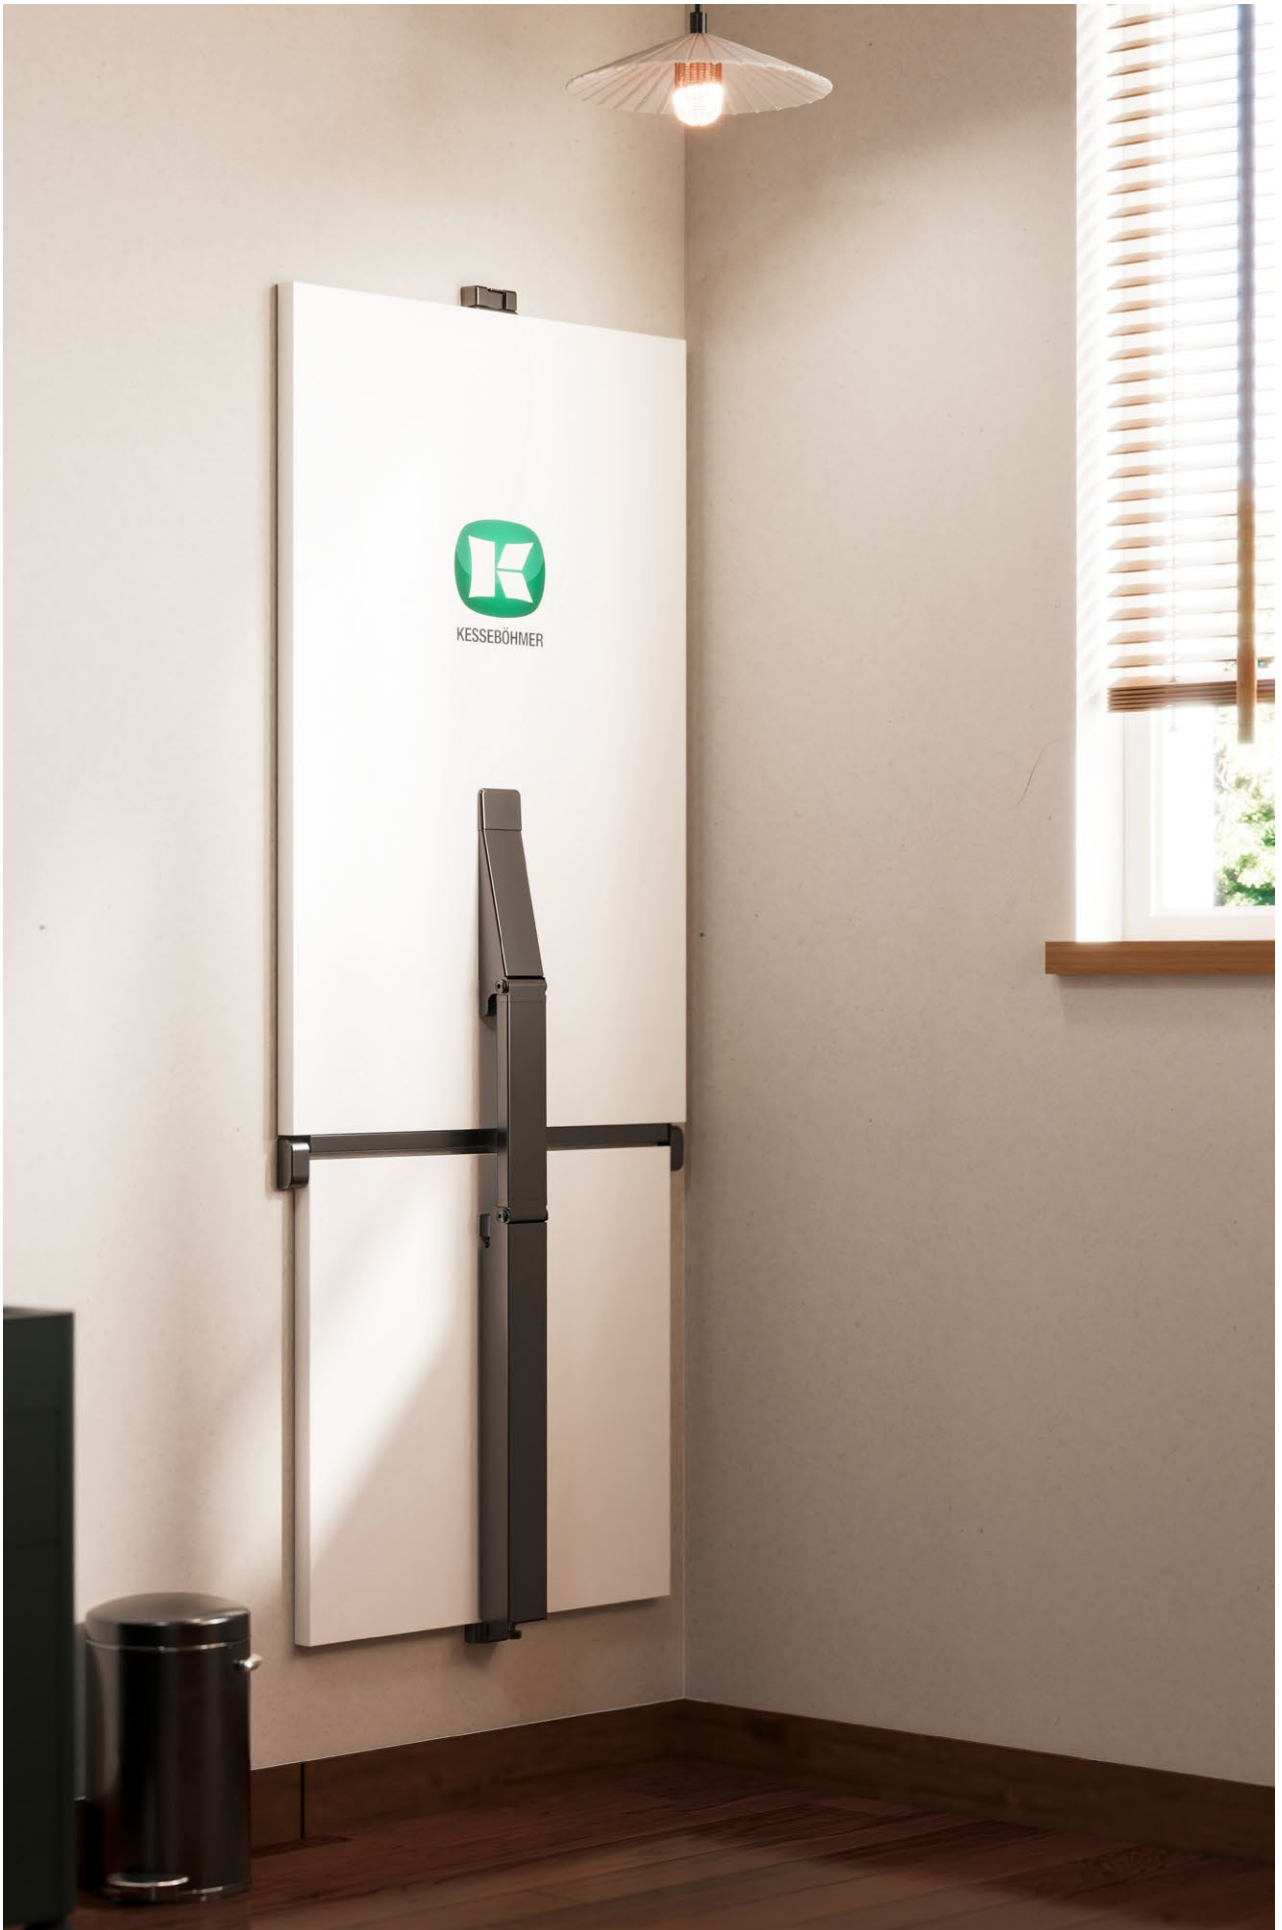

# TopSwing

SPACE FOR MORE

 KESSEBÖHMER

**Technical Support**

Short-URL:  
<https://kbgo.to/supe>

**Product Information**

Short-URL:  
<https://kbgo.to/tsw>

**Space-saving design:**

Additional table stowed on the wall.

**One-hand operation:**

Release the lock with one hand and the TopSwing glides down smoothly.

**Childproof:**

Safe cushioned opening and release point inaccessible to children.