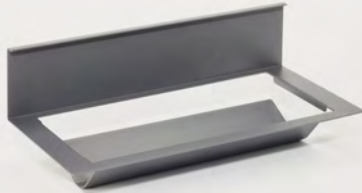

008908 9843   BxDxH
350 x 155 x 120
008908 9844

Paper roll holder

LINERO MosaiQ

for paper towel rolls up to 295 mm wide

Colour code:
Titanium grey   9843
Graphite black   9844