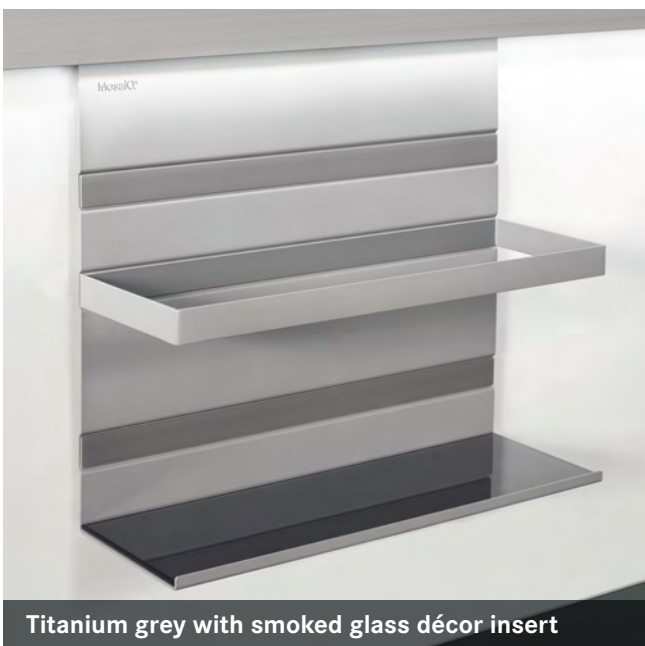

Titanium grey with smoked glass décor insert