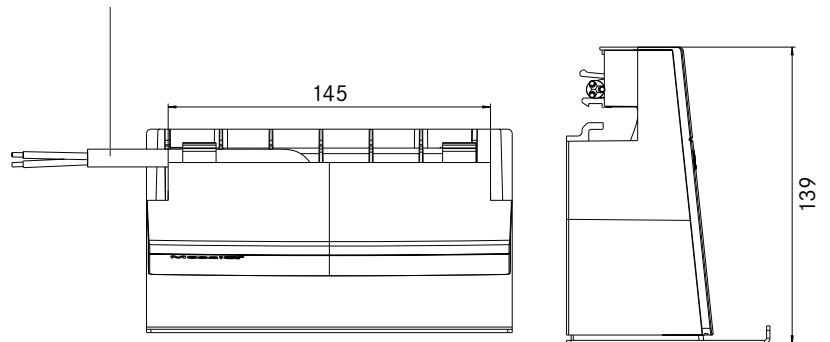

Power-in cable, twin + earth, 2 meters

Power-in cable, twin + earth, 2 meters

Fig: Dimensions in mm

**eBoxx set sockets only**  
**LINERO MosaiQ**  
 with 2 integrated sockets

Consists of:  
 2x socket, earthed  
 1x power-in cable, twin + earth, 2 metres

Dimensions (mm)	Product code
BxDxH	
165 x 92 x 139	
Country:	
DE/ES/IT	<b>008954 9843</b>
	<b>008954 9844</b>
FR/BE/PL/CZ	<b>008958 9843</b>
	<b>008958 9844</b>
	<b>008960 9843</b>
	<b>008960 9844</b>
AUS	<b>008962 9843</b>
	<b>008962 9844</b>
USA	<b>008964 9843</b>
	<b>008964 9844</b>