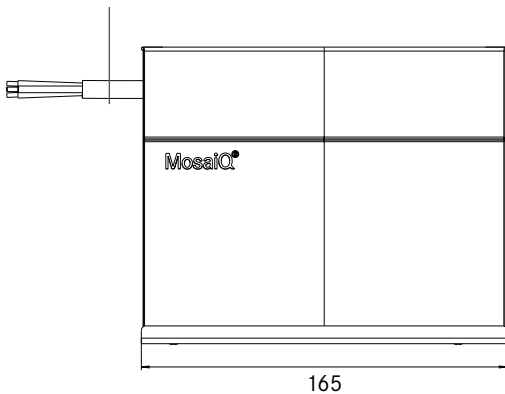

Fig: Dimensions in mm

1. **PRODUCT FEATURES**
2. Extra sockets: “you can never have too many sockets in your kitchen”
   - Flexibility: the eBoxx can be positioned anywhere along the rail
   - Retrofittable: saves the bother of laying cables under plaster
   - A lot of technology integrated in one box: sockets and cables neatly integrated in the rail and eBoxx
   - Convenient sockets to charge tablets, smartphones, etc. The metal shelf provides secure storage.