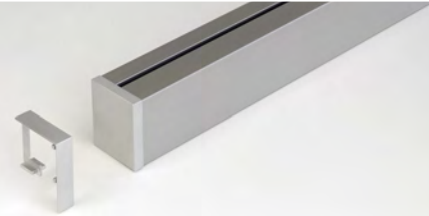

Starter Set MAXI

Contents:

- 2x rail incl. fixing materials ❶ 600 mm
- 2x double hook ❷
- 1x universal shelf 300 ❸
- 1x paper roll holder for paper towels ❹
- 1x container incl. removable dividers ❺

Colour code:

Titanium grey 9843
Graphite black 9844

Product code

008948 9843
008948 9844

❶

❷

❸

❹

❺

❻

❼

❽

Starter Set MIDI

Contents:

- 1x rail incl. fixing materials ❶ 600 mm
- 1x double hook ❷
- 1x universal shelf 300 ❸
- 1x container incl. removable dividers ❺

Colour code:

Titanium grey 9843
Graphite black 9844

008947 9843
008947 9844

Starter Set MINI

Contents:

- 1x rail incl. fixing materials ❶ 600 mm
- 1x double hook ❷
- 1x paper roll holder for paper towels ❹

Colour code:

Titanium grey 9843
Graphite black 9844

008946 9843
008946 9844

Add-on set magnetic knifeholder

Contents:

- 1x rail incl. fixing materials ❶ 600 mm
- 1x magnetic knifeholder ❻

Colour code:

Titanium grey 9843
Graphite black 9844

008950 9843
008950 9844

Add-on set foil dispenser

Contents:

- 1x rail incl. fixing materials ❶ 600 mm
- 1x foil dispenser ❼

Colour code:

Titanium grey 9843
Graphite black 9844

008949 9843
008949 9844

Add-on set memoboard

Contents:

- 1x rail incl. fixing materials ❶ 600 mm
- 1x memoboard ❸
- 1x dish ❽

Colour code:

Titanium grey 9843
Graphite black 9844

008951 9843
008951 9844