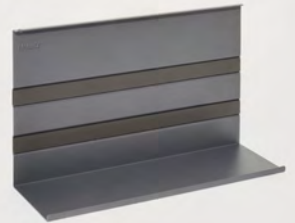

Universal shelf 200

LINERO MosaiQ

Colour code:
Titanium grey 9843
Graphite black 9844

BxDxH
350 x 110 x 200   **008913 9843**
                              008913 9844
Storage area:
350 x 107