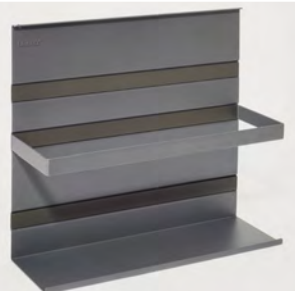

Universal shelf 300 with railing

LINERO MosaiQ

Colour code:
Titanium grey 9843
Graphite black 9844

BxDxH
350 x 110 x 300   **008919 9843**
                              008919 9844
Storage area:
350 x 107