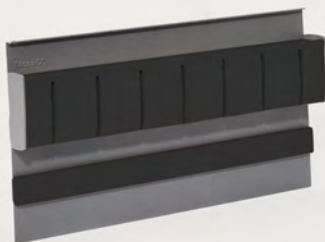

008906 9843   BxDxH
350 x 45 x 200
008906 9844

Magnetic knifeholder

LINERO MosaiQ

Finish: plastic, grey black

Colour code:
Titanium grey   9843
Graphite black   9844