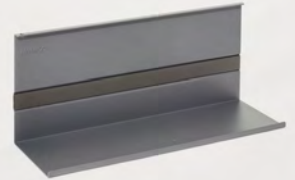

Universal shelf 140

LINERO MosaiQ

Colour code:
Titanium grey 9843
Graphite black 9844

BxDxH
350 x 110 x 140   **008912 9843**
                              008912 9844
Storage area:
350 x 107