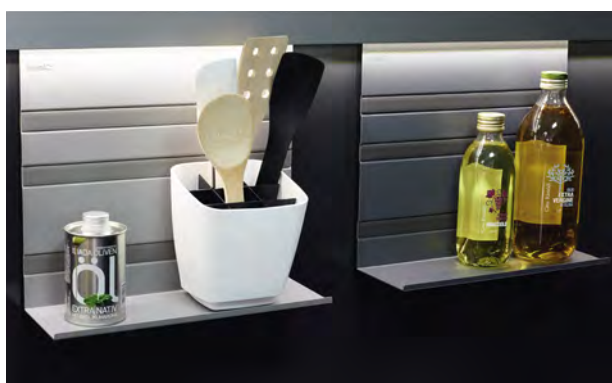

# LED LIGHT STRIP

LIGHT UP YOUR LINERO MosaiQ

— KESSEBÖHMER —

WITH INTEGRATED LED LIGHT STICKS, THE MULTIFUNCTIONAL RAIL CASTS A NEUTRAL WHITE, INDIRECT LIGHT OVER THE MOSAIQ ELEMENTS. With a LINERO MosaiQ system in your kitchen (or bathroom) you can store stuff exactly where you want it. You can have cappuccino cups, a sugar shaker (or aftershave and a toothbrush) exactly where you need them and where they look good too. There's a place for your tablet, or your smartphone, or anything else you want to keep handy.