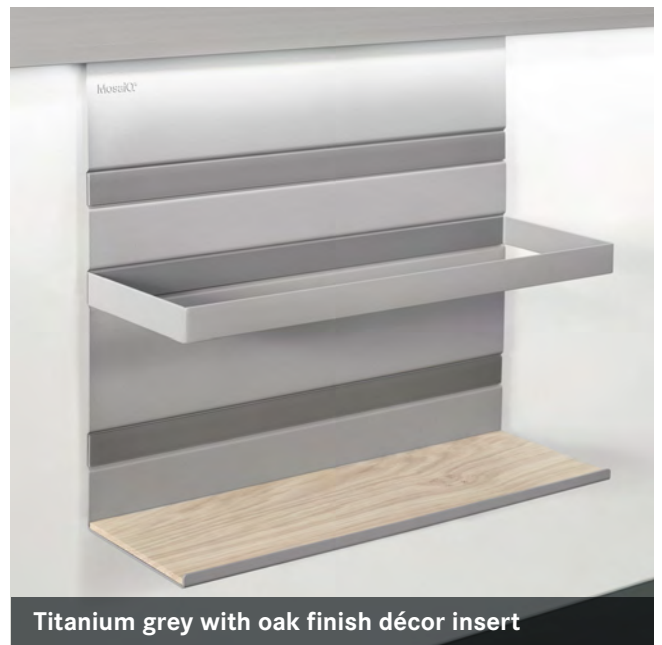

Titanium grey with oak finish décor insert