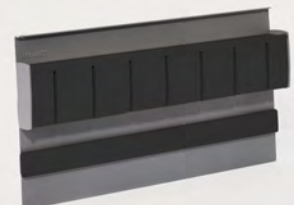

Starter Set MAXI

Contents:

- 2x rail incl. fixing materials ❶ 600 mm
- 2x double hook ❷
- 1x universal shelf 300 ❸
- 1x paper roll holder for paper towels ❹
- 1x container incl. removable dividers ❺

Colour code:

Titanium grey 9843
Graphite black 9844

Product code

008948 9843
008948 9844

❶

❷

❸

❹

❺

❻

❼

❽

Starter Set MIDI

Contents:

- 1x rail incl. fixing materials ❶ 600 mm
- 1x double hook ❷
- 1x universal shelf 300 ❸
- 1x container incl. removable dividers ❺

Colour code:

Titanium grey 9843
Graphite black 9844

008947 9843
008947 9844

Starter Set MINI

Contents:

- 1x rail incl. fixing materials ❶ 600 mm
- 1x double hook ❷
- 1x paper roll holder for paper towels ❹

Colour code:

Titanium grey 9843
Graphite black 9844

008946 9843
008946 9844

Add-on set magnetic knifeholder

Contents:

- 1x rail incl. fixing materials ❶ 600 mm
- 1x magnetic knifeholder ❻

Colour code:

Titanium grey 9843
Graphite black 9844

008950 9843
008950 9844

Add-on set foil dispenser

Contents:

- 1x rail incl. fixing materials ❶ 600 mm
- 1x foil dispenser ❼

Colour code:

Titanium grey 9843
Graphite black 9844

008949 9843
008949 9844

Add-on set memoboard

Contents:

- 1x rail incl. fixing materials ❶ 600 mm
- 1x memoboard ❸
- 1x dish ❽

Colour code:

Titanium grey 9843
Graphite black 9844

008951 9843
008951 9844