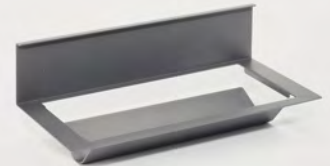

Starter Set MAXI

Contents:

- 2x rail incl. fixing materials ❶ 600 mm
- 2x double hook ❷
- 1x universal shelf 300 ❸
- 1x paper roll holder for paper towels ❹
- 1x container incl. removable dividers ❺

Colour code:

Titanium grey 9843
Graphite black 9844

Product code

008948 9843
008948 9844

❶

❷

❸

❹

❺

❻

❼

❽

Starter Set MIDI

Contents:

- 1x rail incl. fixing materials ❶ 600 mm
- 1x double hook ❷
- 1x universal shelf 300 ❸
- 1x container incl. removable dividers ❺

Colour code:

Titanium grey 9843
Graphite black 9844

008947 9843
008947 9844

Starter Set MINI

Contents:

- 1x rail incl. fixing materials ❶ 600 mm
- 1x double hook ❷
- 1x paper roll holder for paper towels ❹

Colour code:

Titanium grey 9843
Graphite black 9844

008946 9843
008946 9844

Add-on set magnetic knifeholder

Contents:

- 1x rail incl. fixing materials ❶ 600 mm
- 1x magnetic knifeholder ❻

Colour code:

Titanium grey 9843
Graphite black 9844

008950 9843
008950 9844

Add-on set foil dispenser

Contents:

- 1x rail incl. fixing materials ❶ 600 mm
- 1x foil dispenser ❼

Colour code:

Titanium grey 9843
Graphite black 9844

008949 9843
008949 9844

Add-on set memoboard

Contents:

- 1x rail incl. fixing materials ❶ 600 mm
- 1x memoboard ❸
- 1x dish ❽

Colour code:

Titanium grey 9843
Graphite black 9844

008951 9843
008951 9844