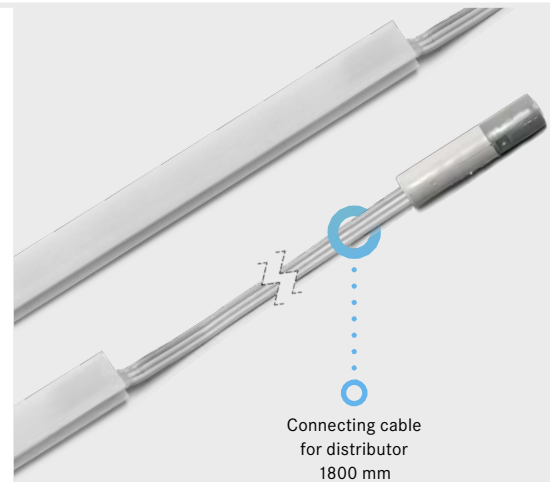

LED profile

LINERO MosaiQ

Colour temperature: 2700-6400 Kelvin

Simple to integrate by clipping onto the LINERO MosaiQ profile

Length fits aluminium profile

- Easy assembly
- Suitable for stepless control of light colour
- Dimmable

Dimensions (mm)

Product code

LxDxH

400 x 12.5 x 10.25	008971 0000
600 x 12.5 x 10.25	008972 0000
900 x 12.5 x 10.25	008973 0000
1200 x 12.5 x 10.25	008974 0000
1500 x 12.5 x 10.25	008975 0000
1800 x 12.5 x 10.25	008976 0000

Connecting cable for distributor 1800 mm

LED light control set

LINERO MosaiQ

consisting of

- Mains adaptor/driver
- 6-way distributor
- Receiver
- Remote control

Suitable for stepless control of the light colour and for dimming

max. 75 Watt,
primary: 100-240 Volt, 50/60 Hz
secondary: 12 Volt
incl. 2900 mm mains cable

LxDxH

184 x 61 x 33
90 x 35 x 17
178 x 46 x 22
137 x 39 x 11

EU plug

008982 0000

GB/UK plug

008983 0000

US/JP plug

008984 0000

AUS plug

008985 0000

None of the LED light control set components can be accommodated in the aluminium profile!