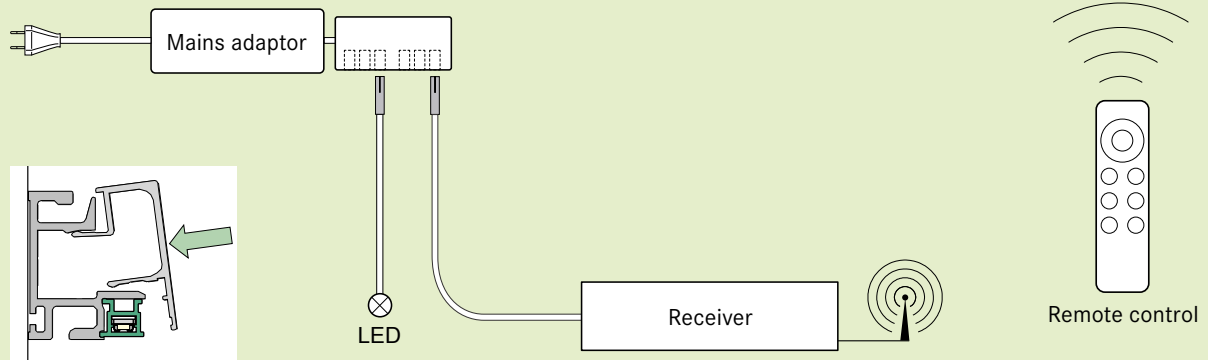

# LED LIGHT STRIP

LIGHT UP YOUR LINERO MosaiQ

— KESSEBÖHMER —

WITH INTEGRATED LED LIGHT STICKS, THE MULTIFUNCTIONAL RAIL CASTS A NEUTRAL WHITE, INDIRECT LIGHT OVER THE MOSAIQ ELEMENTS. With a LINERO MosaiQ system in your kitchen (or bathroom) you can store stuff exactly where you want it. You can have cappuccino cups, a sugar shaker (or aftershave and a toothbrush) exactly where you need them and where they look good too. There's a place for your tablet, or your smartphone, or anything else you want to keep handy.

## Installation options